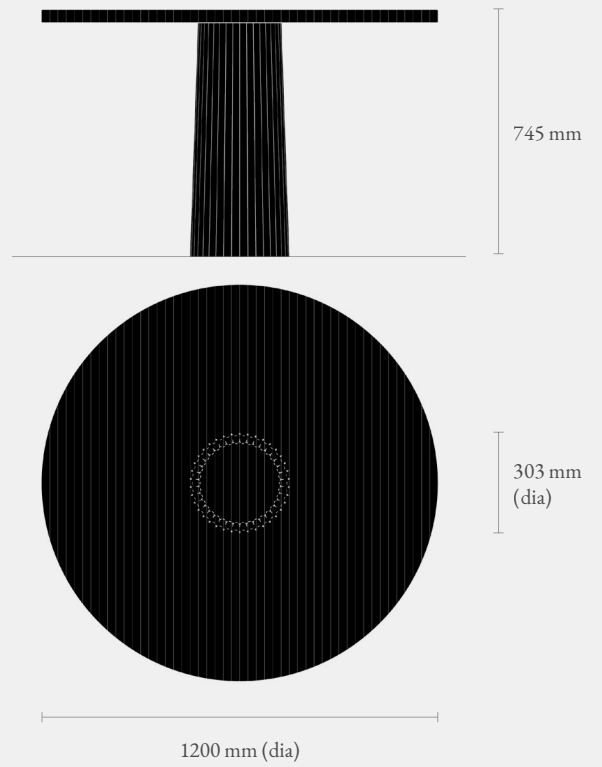

Natural Tung Oiled/Sealed (solid wood)

Available Sizes :

Size I = 1200 mm (dia) x 745 mm (h)

Size II = 1500 mm (dia) x 745 mm (h)

** Custom sizes available on request.*

Assembly Instructions - Delivered disassembled. Parts to be placed and fixed as per provided drawing & instructions.

The Stria round table features a simple design with a conical fluted stone base and a round top that comes in different diameters and materials such as pressed solid wood stripes, sandstone, and white marble. This offers a range of options to accommodate various preferences and space aesthetics, making it suitable for both indoor and outdoor use. This table is ideal for dining, small group gatherings, or intimate meetings.

Stria Round Table

elementalobjects

Size I = 1200 mm (dia) x 745 mm (h)
(Stone Top & Stone Base Version)

Size I = 1200 mm (dia) x 745 mm (h)
(Wood Top & Sandstone Base Version)

Size II = 1500 mm (dia) x 745 mm (h)
(Wood Top & Sandstone Base Version)