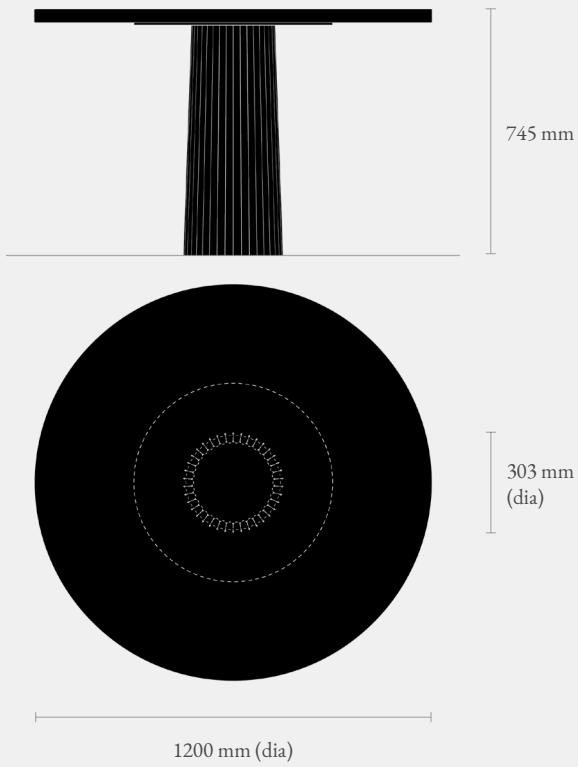

Natural Tung Oiled/Sealed (solid wood)

Available Sizes :

Size I = 1200 mm (dia) x 745 mm (h)

Size II = 1500 mm (dia) x 745 mm (h)

** Custom sizes available on request.*

Assembly Instructions - Delivered disassembled. Parts to be placed and fixed as per provided drawing & instructions.

The Stria round table features a simple design with a conical fluted stone base and a round top that comes in different diameters and materials such as pressed solid wood stripes, sandstone, and white marble. This offers a range of options to accommodate various preferences and space aesthetics, making it suitable for both indoor and outdoor use. This table is ideal for dining, small group gatherings, or intimate meetings.

Stria Round Table

elementalobjects

Size I = 1200 mm (dia) x 745 mm (h)
(Stone Top & Stone Base Version)

Size I = 1200 mm (dia) x 745 mm (h)
(Wood Top & Sandstone Base Version)

Size II = 1500 mm (dia) x 745 mm (h)
(Wood Top & Sandstone Base Version)